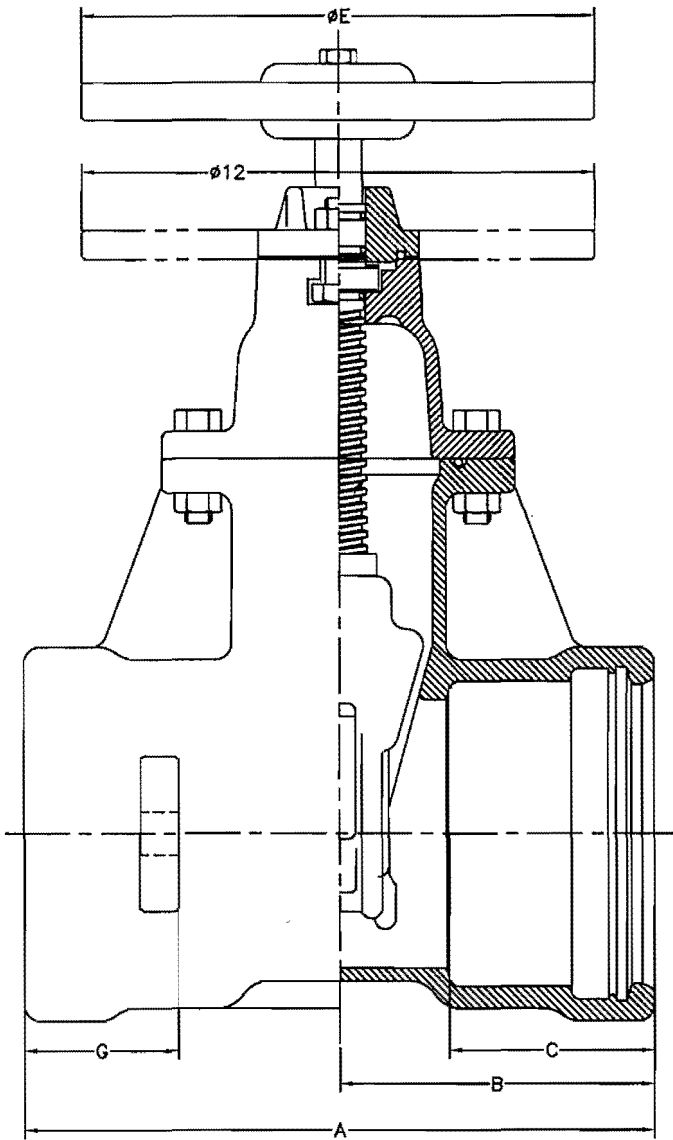

Complies with AWWA C515

4"-16" R/W VALVE TYTON ENDS  
NRS GENERAL DIMENSIONS

**CLOW VALVE COMPANY**

MODEL 2638

F-6112

VALVE SIZE	A	B	C	D	E	F	G
4	13 1/4	6 5/8	4.34	14 3/4	10	8.18	3 3/4
6	14 3/4	7 3/8	4.75	19	12	10.88	3 3/4
8	17 1/8	8 9/16	5.70	22 1/2	14	12.88	4 1/2
10	19 3/8	9 11/16	6.19	26 1/2	18	15.94	5 1/8
12	20 7/8	10 7/16	6.19	30	18	18.44	5 3/8
16	20 1/2	10 1/4	5	50	26	22.46	1 1/2