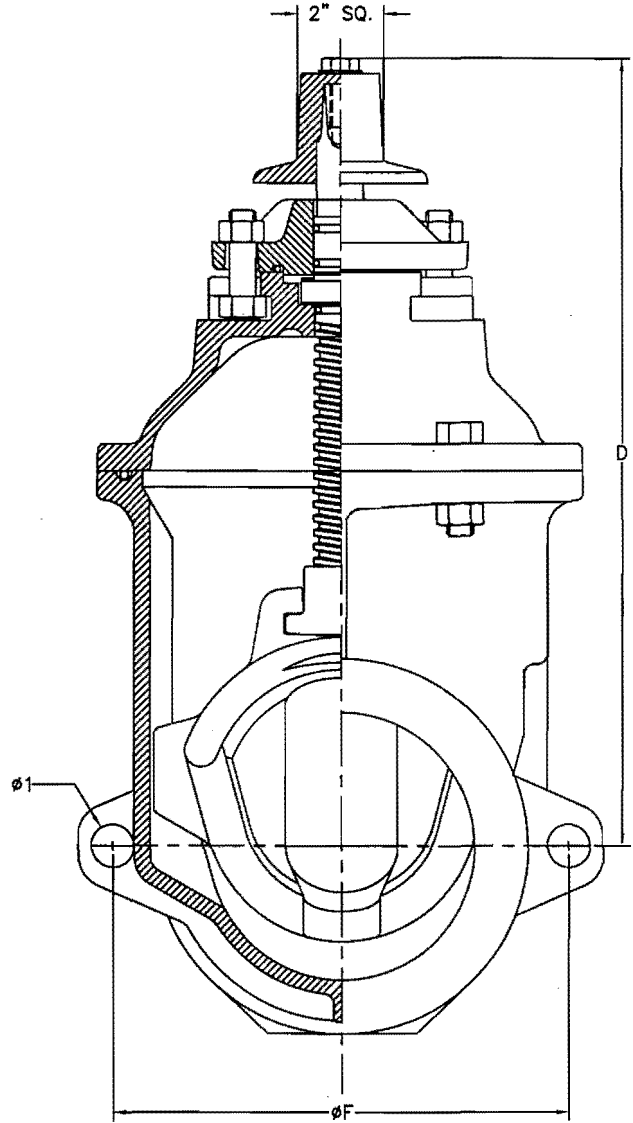

Complies with AWWA C515

4"-16" R/W VALVE TYTON ENDS  
NRS GENERAL DIMENSIONS

**CLOW VALVE COMPANY**

MODEL 2638

F-6112

VALVE SIZE	A	B	C	D	E	F	G
4	13 1/4	6 5/8	4.34	14 3/4	10	8.18	3 3/4
6	14 3/4	7 3/8	4.75	19	12	10.88	3 3/4
8	17 1/8	8 9/16	5.70	22 1/2	14	12.88	4 1/2
10	19 3/8	9 11/16	6.19	26 1/2	18	15.94	5 1/8
12	20 7/8	10 7/16	6.19	30	18	18.44	5 3/8
16	20 1/2	10 1/4	5	50	26	22.46	1 1/2